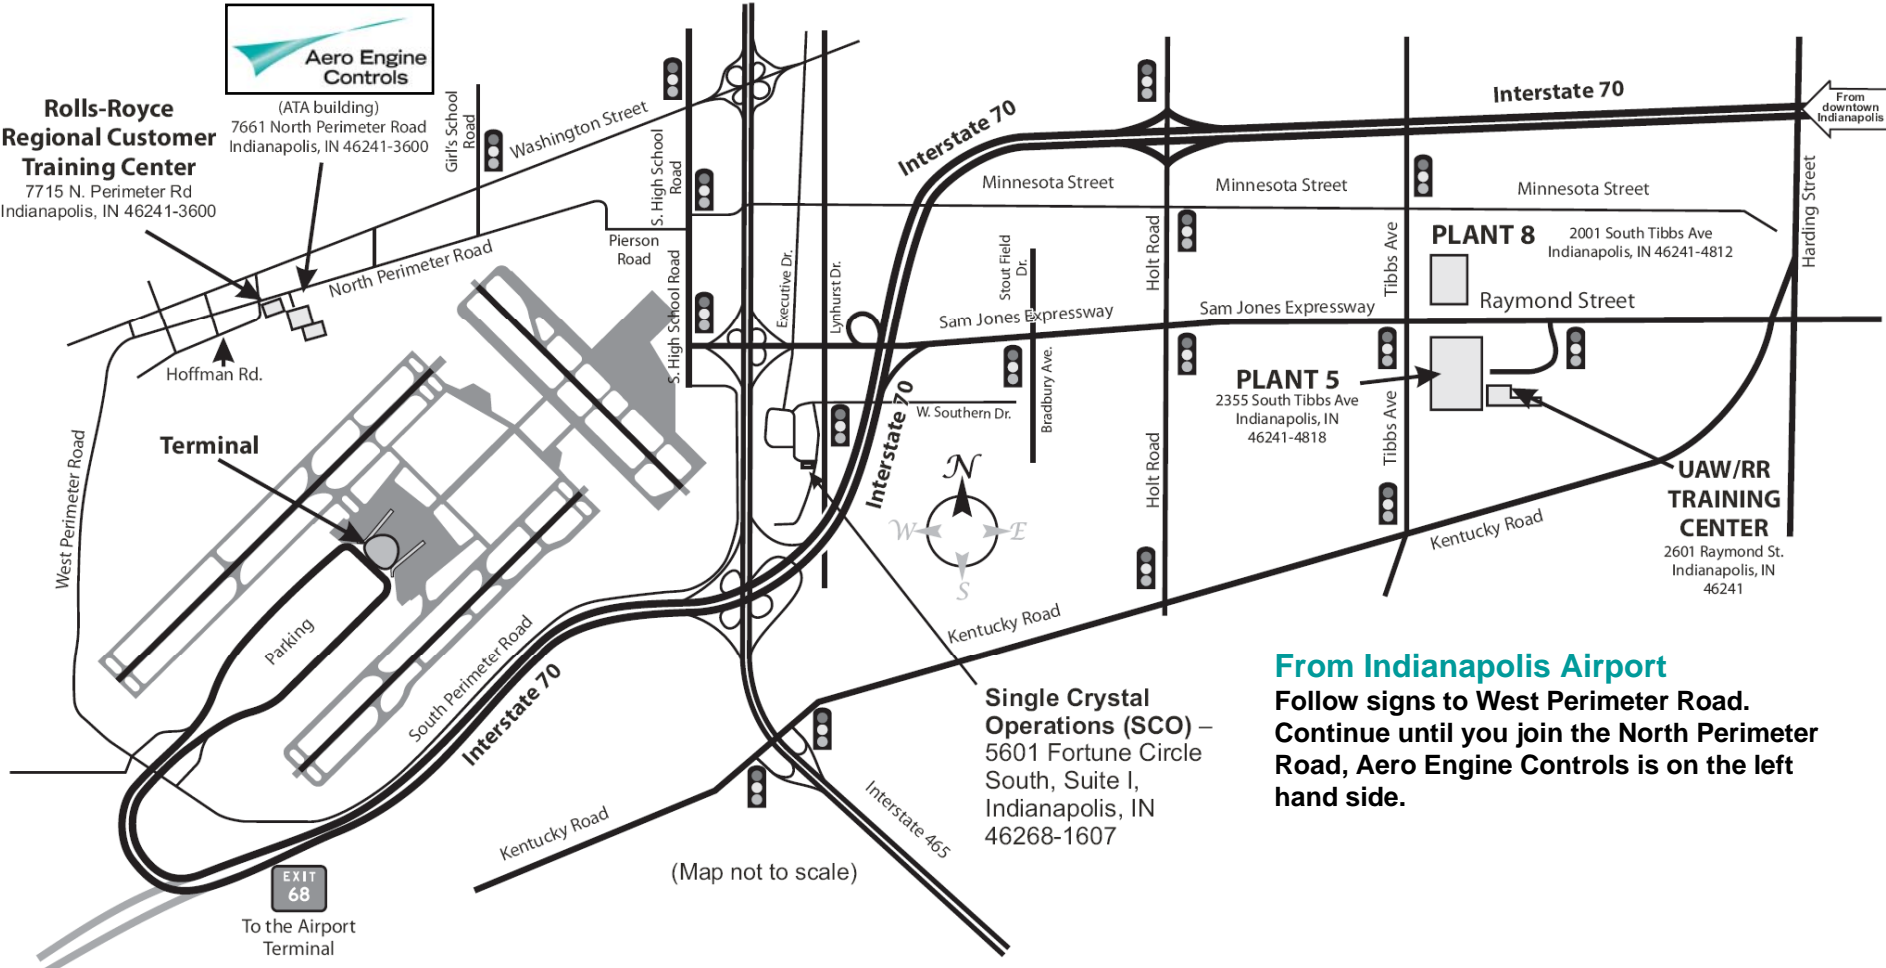

# Aero Engine Controls

**Aero Engine Controls**  
 7661 North Perimeter Road  
 Indianapolis, IN 46241  
 USA  
 Tel: +1 317 230 2000  
 Fax: +1 317 230 3072

A Rolls-Royce plc and Goodrich Corporation joint venture

(ATA building)  
 7661 North Perimeter Road  
 Indianapolis, IN 46241-3600

**Rolls-Royce  
 Regional Customer  
 Training Center**  
 7715 N. Perimeter Rd  
 Indianapolis, IN 46241-3600

(Map not to scale)

**Single Crystal  
 Operations (SCO) –**  
 5601 Fortune Circle  
 South, Suite I,  
 Indianapolis, IN  
 46268-1607

**From Indianapolis Airport**  
 Follow signs to West Perimeter Road.  
 Continue until you join the North Perimeter  
 Road, Aero Engine Controls is on the left  
 hand side.

**EXIT  
 68**  
 To the Airport  
 Terminal