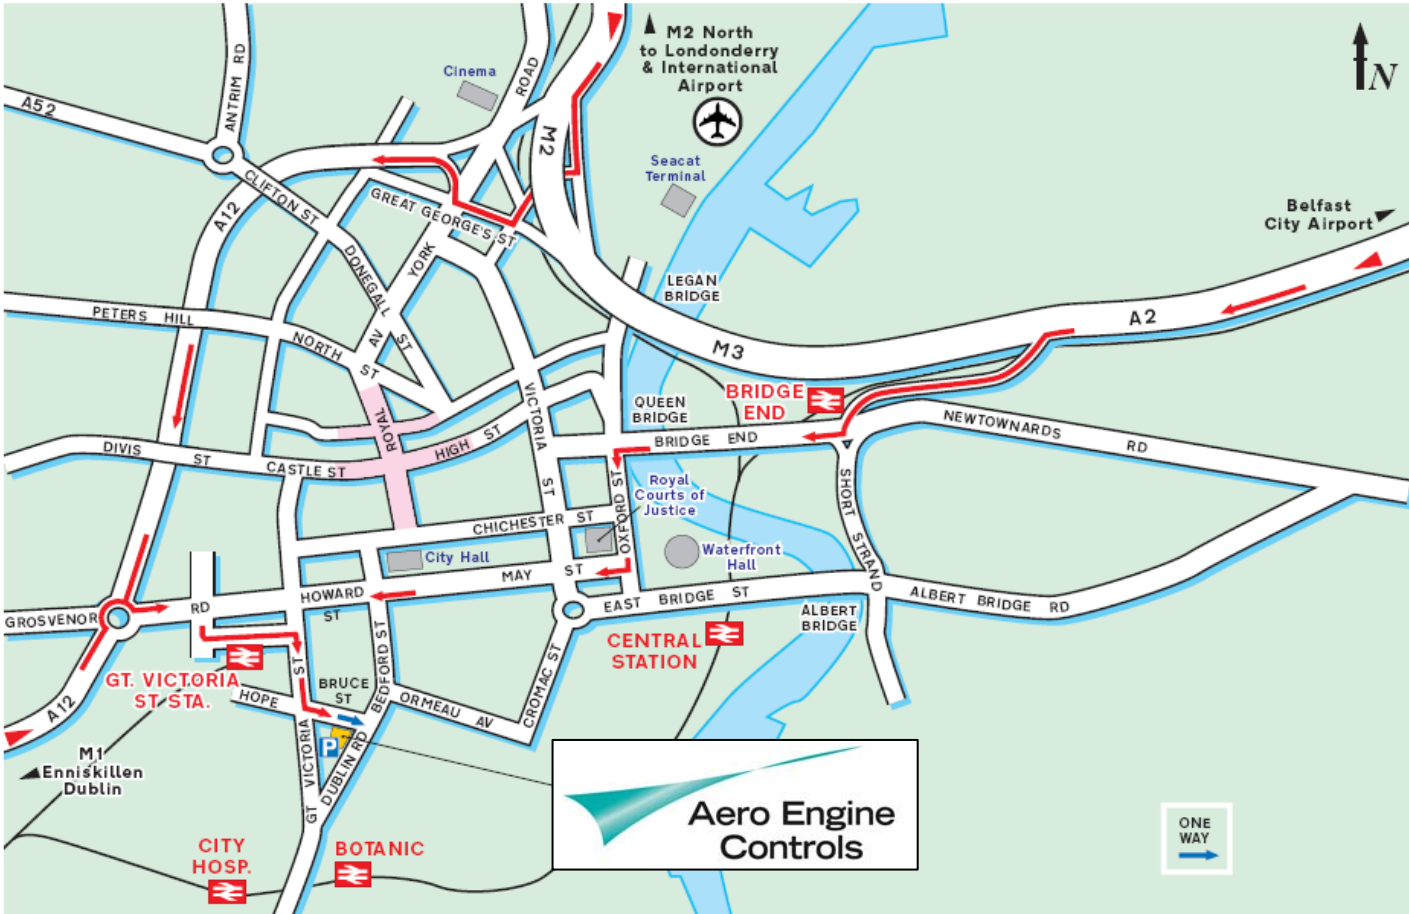

Aero Engine Controls

A Rolls-Royce plc and Goodrich Corporation joint venture

Aero Engine Controls
4 Bruce Street, Belfast, BT2 7LA

Tel: +44 (0) 28 90 445800

Fax: +44 (0) 28 90 445801

Public Transport
By Rail, Belfast Central Station
North to Londonderry, north-east to the port of Larne, east of Bangor and south to Dublin

By Air
Belfast International Airport. Situated at Aldergrove, 19 miles from the centre of Belfast.
Belfast City Airport. Situated 3 miles from the centre of Belfast.

By Sea
Seacat: 90 minutes from Stranraer Scotland to Belfast.
Hss Ferry: 1 hour and 45 minutes from Stranraer Scotland to Belfast.
Norse Irish Ferries: 11 hours from Liverpool to Belfast, operates an overnight service.

How to find us
From North, leave M2 into A12 Westlink (M1 South). At roundabout turn left into Grosvenor Road. At first set of traffic lights turn right into Durham Street, then take the first left into Glengall Street and then right into Great Victoria Street, passing the Europe Hotel. Turn left into Brice Street. The site is on the right.

From South, at the end of M1 motorway go straight over roundabout turn right into Grosvenor Road and follow directions above.

From Bangor and City Airport, leave A2 before it becomes M3. Travel over Queens Bridge, then left into Oxford Street. Turn right into May Street. Pass City Hall on right then turn left into Victoria Street. Then as Above.